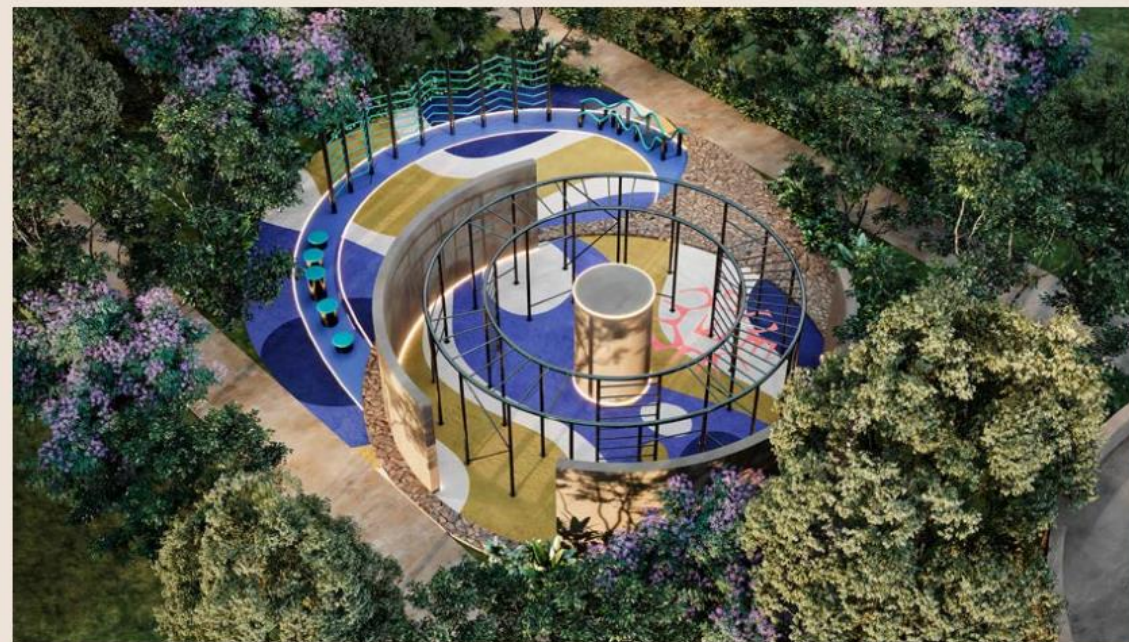

The distribution of the project is planned to please its community with high-level comforts and amenities.

1. PÓRTICO PRINCIPAL CON ACCESO CONTROLADO  
MAIN GATE WITH CONTROLLED ACCESS
2. LA JUNGLA  
JUNGLE
3. EL SANTUARIO  
SANCTUARY
4. ANDADORES PEATONALES  
WALKING PATHS

TEMPLO DE YOGA / YOGA TEMPLE

LA JUNGLA

AMENIDADES

AMENITIES

CANCHA DE FÚTBOL 5 / SOCCER 5 COURT

JUEGOS INFANTILES Y TRAMPOLIN / KIDS' PLAYGROUND AND TRAMPOLINE

TIERRAMADRE

PARQUE DE MASCOTAS / PET PARK

LA JUNGLA

AMENIDADES

AMENITIES

CANCHA MULTIUSOS / PLAY COURT

CANCHA DE BASQUETBOL / BASKETBALL COURT

CIRCUITO DE EJERCICIOS Y CALISTENIA / EXERCISE CIRCUIT AND CALISTHENICS

JUEGOS INFANTILES / KIDS' PLAYGROUND

TIERRAMADRE

LA JUNGLA

MINI GOLF

EL SANTUARIO

AMENIDADES

AMENITIES

3,966 m<sup>2</sup> de espacios sagrados diseñados para hallar el balance ideal entre arquitectura y naturaleza.

3,966 sqm of multiple sacred spaces designed to find the ideal balance between architecture and nature.