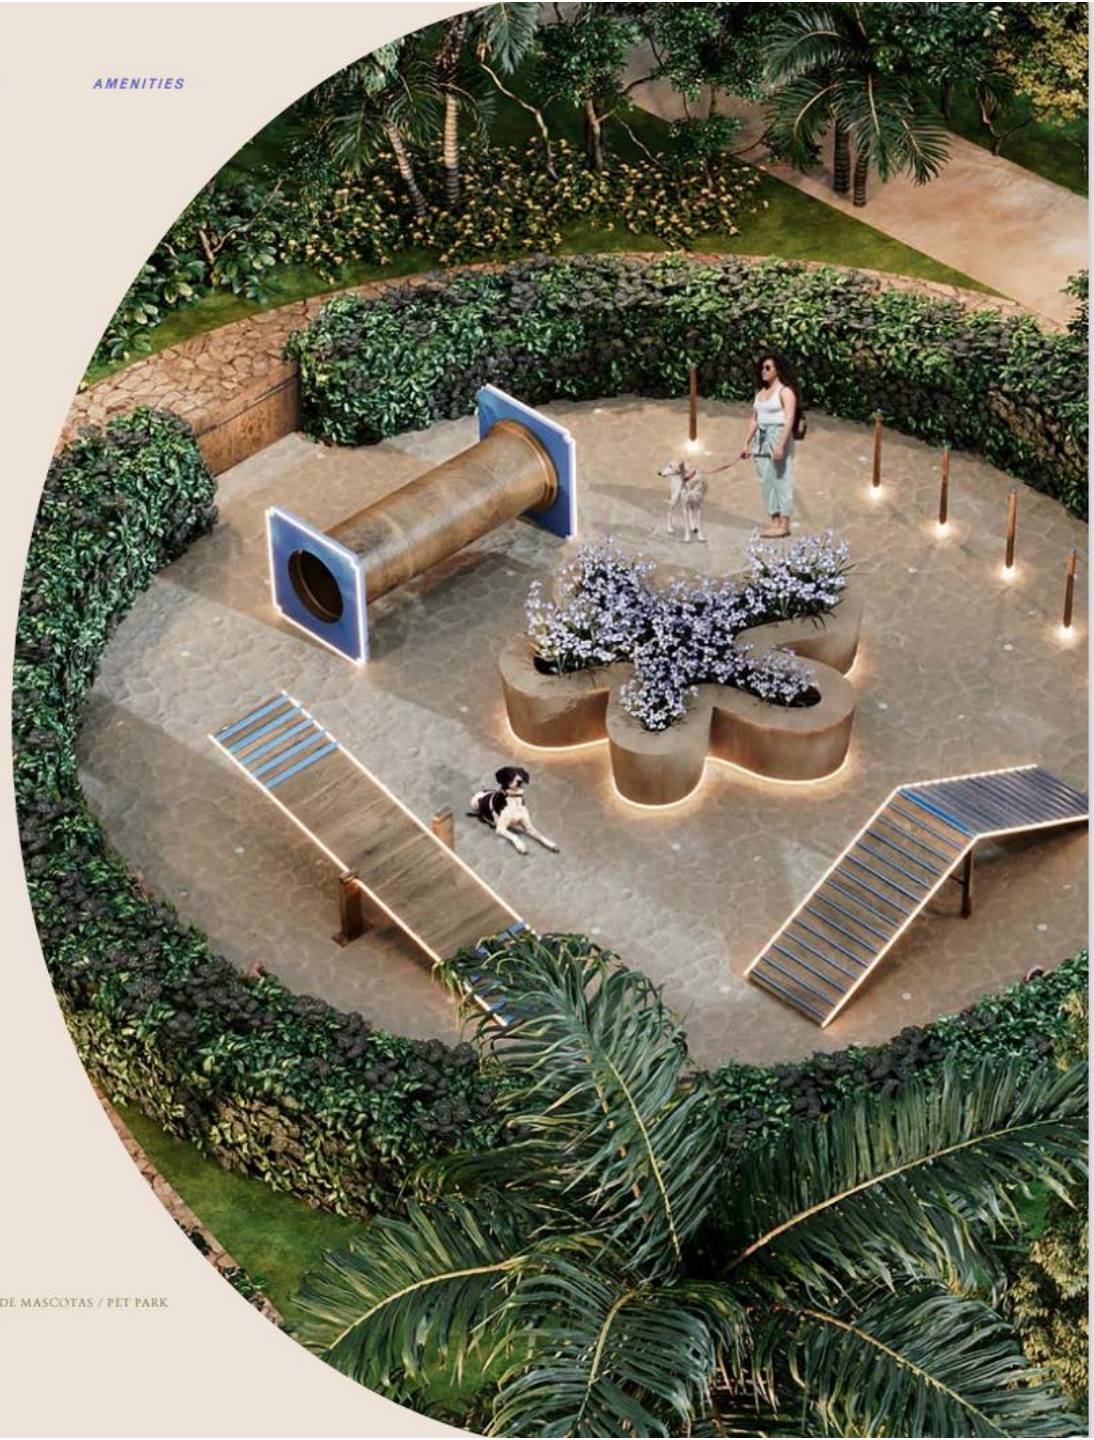

The distribution of the project is planned to please its community with high-level comforts and amenities.

1. PÓRTICO PRINCIPAL CON ACCESO CONTROLADO  
MAIN GATE WITH CONTROLLED ACCESS
2. LA JUNGLA  
JUNGLE
3. EL SANTUARIO  
SANCTUARY
4. ANDADORES PEATONALES  
WALKING PATHS

TEMPLO DE YOGA / YOGA TEMPLE

LA JUNGLA

AMENIDADES

AMENITIES

CANCHA DE FÚTBOL 5 / SOCCER 5 COURT

JUEGOS INFANTILES Y TRAMPOLIN / KIDS' PLAYGROUND AND TRAMPOLINE

TIERRAMADRE

PARQUE DE MASCOTAS / PET PARK

LA JUNGLA

AMENIDADES

AMENITIES

CANCHA MULTIUSOS / PLAY COURT

CANCHA DE BASQUETBOL / BASKETBALL COURT

CIRCUITO DE EJERCICIOS Y CALISTENIA / EXERCISE CIRCUIT AND CALISTHENICS

JUEGOS INFANTILES / KIDS' PLAYGROUND

TIERRAMADRE

LA JUNGLA

MINI GOLF

EL SANTUARIO

AMENIDADES

AMENITIES

3,966 m<sup>2</sup> de espacios sagrados diseñados para hallar el balance ideal entre arquitectura y naturaleza.

3,966 sqm of multiple sacred spaces designed to find the ideal balance between architecture and nature.